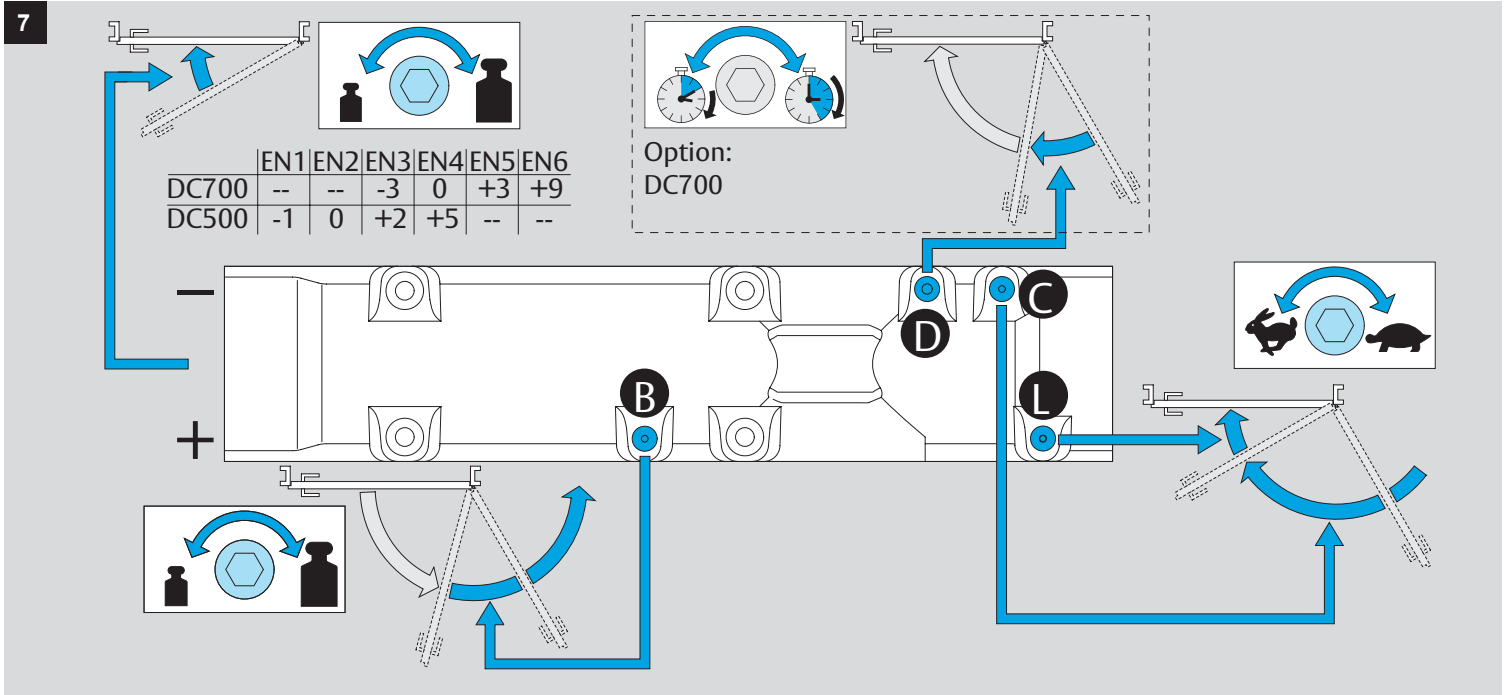

DC500
DC700

ASSA ABLOY

Installation Instructions

D100140z

ASSA ABLOY is the global leader in door opening solutions, dedicated to satisfying end-user needs for security, safety and convenience.

ASSA ABLOY

Abloy Oy
 P.O.Box 108
 80101 Joensuu
 FINLAND
 Tel.: +358-20 599 2501
 Tax: +358-20 599 2209