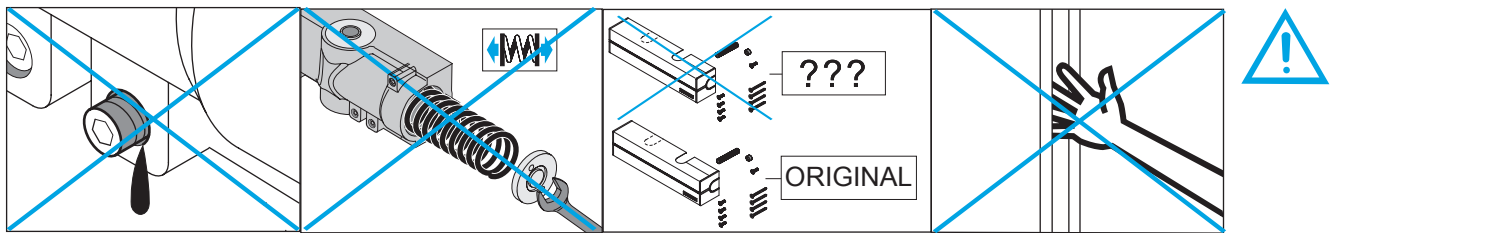

DC500
DC700

ASSA ABLOY

Installation Instructions

D100140z

ASSA ABLOY is the global leader in door opening solutions, dedicated to satisfying end-user needs for security, safety and convenience.

ASSA ABLOY

Abloy Oy
 P.O.Box 108
 80101 Joensuu
 FINLAND
 Tel.: +358-20 599 2501
 Tax: +358-20 599 2209