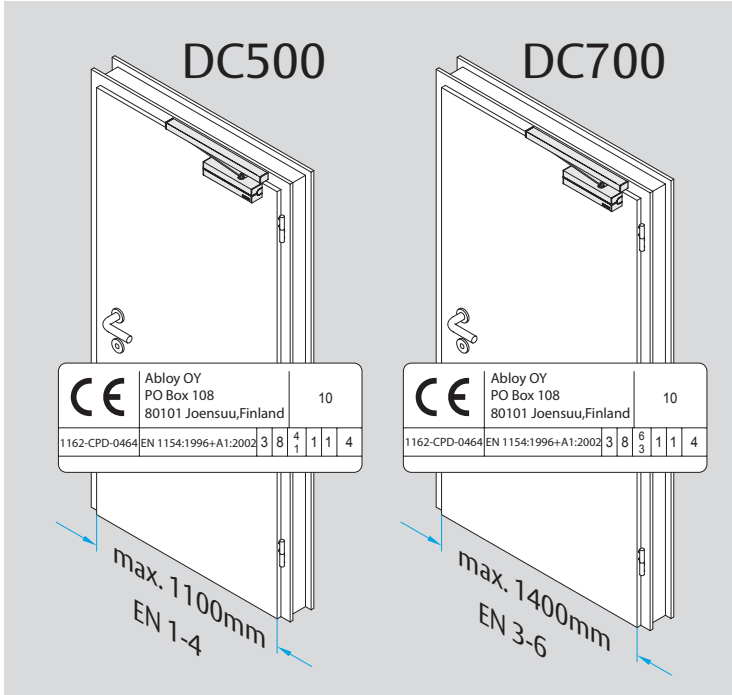

DC500
DC700

ASSA ABLOY

Installation Instructions

D100140z

ASSA ABLOY is the global leader in door opening solutions, dedicated to satisfying end-user needs for security, safety and convenience.

ASSA ABLOY

Abloy Oy
 P.O.Box 108
 80101 Joensuu
 FINLAND
 Tel.: +358-20 599 2501
 Tax: +358-20 599 2209