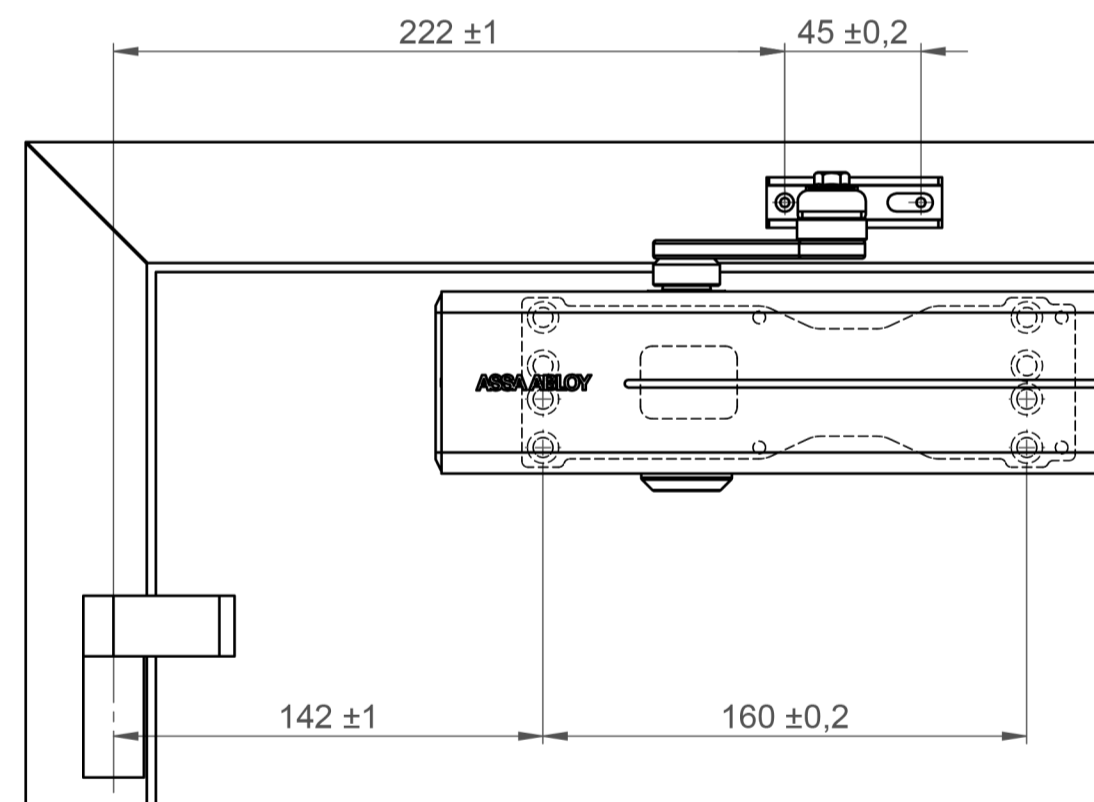

### Direktbefestigung direct installation

DIN links  
left hand door

DIN rechts  
right hand door

### Befestigung mit Montageplatte installation with mounting plate

DIN links  
left hand door

DIN rechts  
right hand door

Quelle: Assa Abloy

State	Description	Date	Name				
	<input type="checkbox"/> Inspection Dimension DC200 Normalmontage			Name local language		DC200 Normalmontage	
Surface:				Material:		General tolerance:	
Volume:	Weight:	Surface area:	Created (YYYY-MM-DD):	Designed by:	Drawn by:	Scale:	Projection:
mm <sup>3</sup>	gram	mm <sup>2</sup>	2018-08-30	andsau	andsau	1:2.5 (A2)	1
<b>ASSA ABLOY</b> ASSA ABLOY Sicherheitstechnik GmbH				Door closer accessory		Alternate ID	
				standard installation hinge side		DC200-1000	
				Document ID		Rev.:	
				D001005508-001		1	