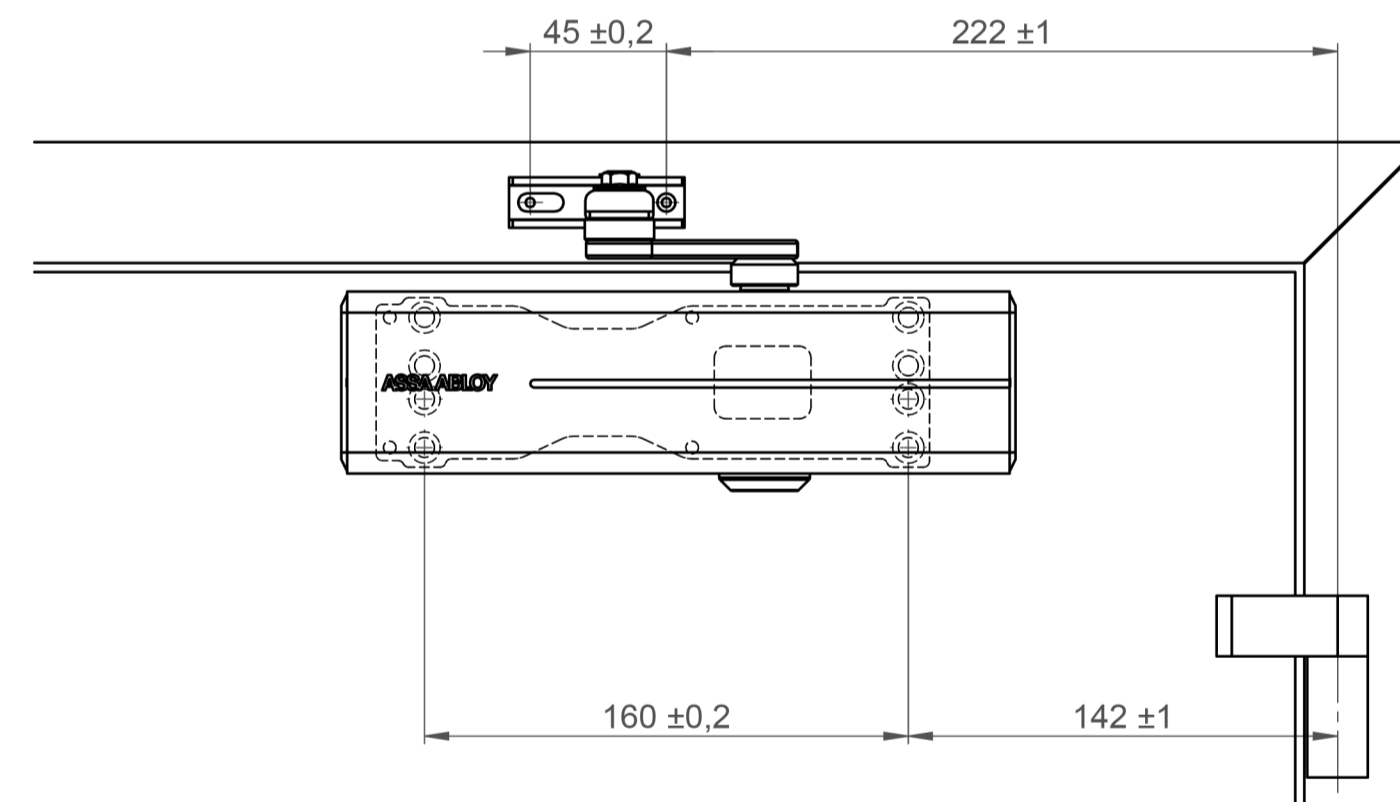

### Direktbefestigung direct installation

DIN links  
left hand door

DIN rechts  
right hand door

### Befestigung mit Montageplatte installation with mounting plate

DIN links  
left hand door

DIN rechts  
right hand door

Quelle: Assa Abloy

State	Description	Date	Name				
	<input type="checkbox"/> Inspection Dimension DC200 Normalmontage			Name local language		DC200 Normalmontage	
Surface:				Material:		General tolerance:	
Volume:	Weight:	Surface area:	Created (YYYY-MM-DD):	Designed by:	Drawn by:	Scale:	Projection:
mm <sup>3</sup>	gram	mm <sup>2</sup>	2018-08-30	andsau	andsau	1:2.5 (A2)	1
<b>ASSA ABLOY</b> ASSA ABLOY Sicherheitstechnik GmbH				Door closer accessory		Alternate ID	
				standard installation hinge side		DC200-1000	
				Document ID		Rev.:	
				D001005508-001		1	