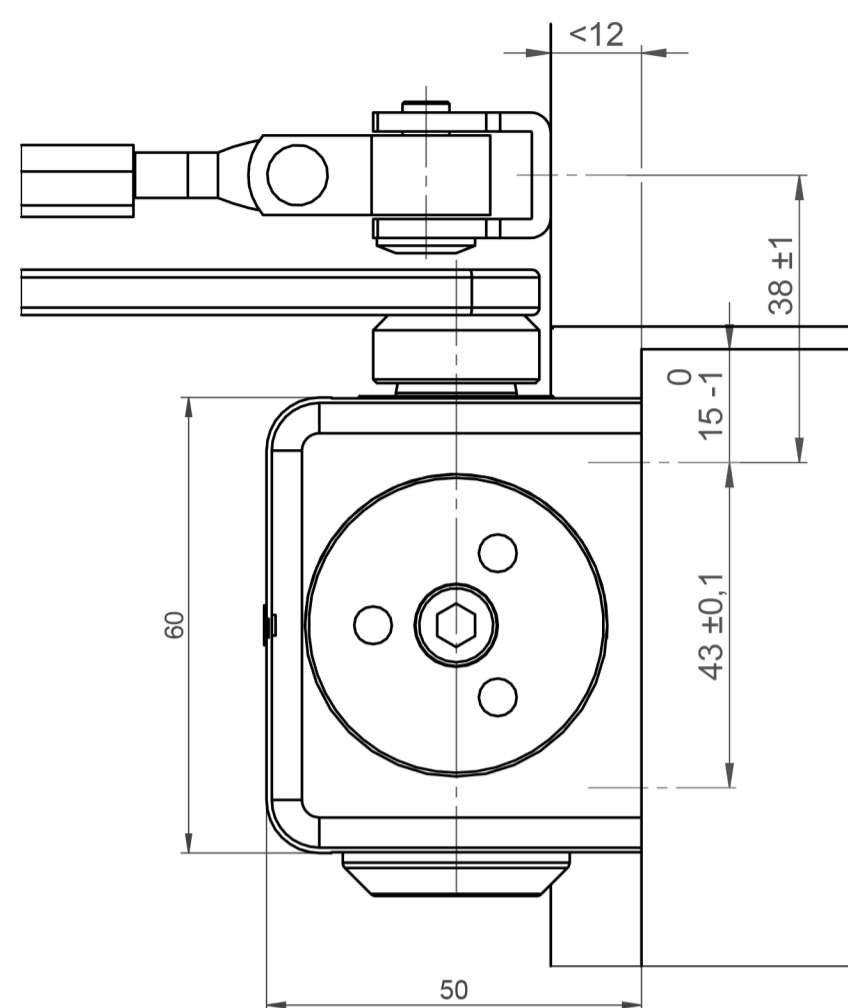

### Direktbefestigung direct installation

DIN links  
left hand door

DIN rechts  
right hand door

### Befestigung mit Montageplatte installation with mounting plate

DIN links  
left hand door

DIN rechts  
right hand door

Quelle: Assa Abloy

State	Description	Date	Name				
	<input type="checkbox"/> Inspection Dimension DC200 Normalmontage			Name local language		DC200 Normalmontage	
Surface:				Material:		General tolerance:	
Volume:	Weight:	Surface area:	Created (YYYY-MM-DD):	Designed by:	Drawn by:	Scale:	Projection:
mm <sup>3</sup>	gram	mm <sup>2</sup>	2018-08-30	andsau	andsau	1:2.5 (A2)	1
<b>ASSA ABLOY</b> ASSA ABLOY Sicherheitstechnik GmbH				Door closer accessory		Alternate ID	
				standard installation hinge side		DC200-1000	
				Document ID		Rev.:	
				D001005508-001		1	