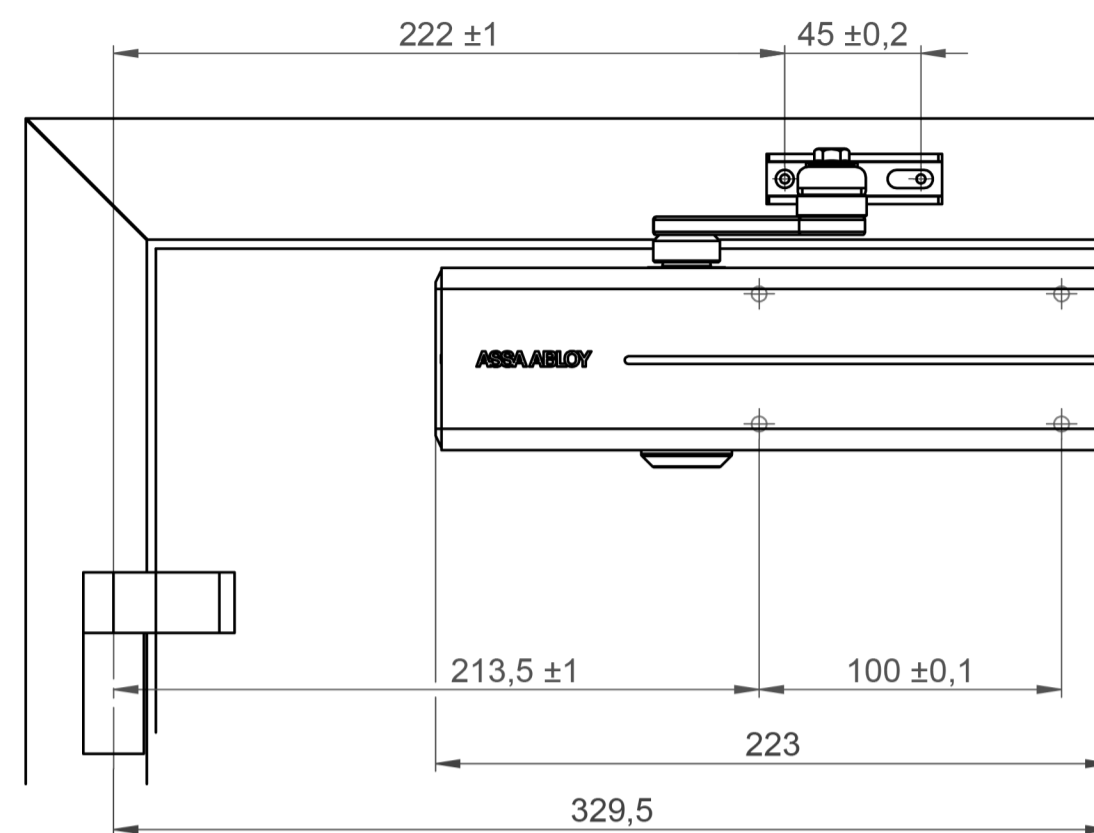

### Direktbefestigung direct installation

DIN links  
left hand door

DIN rechts  
right hand door

### Befestigung mit Montageplatte installation with mounting plate

DIN links  
left hand door

DIN rechts  
right hand door

Quelle: Assa Abloy

State	Description	Date	Name				
	<input type="checkbox"/> Inspection Dimension DC200 Normalmontage			Name local language		DC200 Normalmontage	
Surface:				Material:		General tolerance:	
Volume:	Weight:	Surface area:	Created (YYYY-MM-DD):	Designed by:	Drawn by:	Scale:	Projection:
mm <sup>3</sup>	gram	mm <sup>2</sup>	2018-08-30	andsau	andsau	1:2.5 (A2)	1
<b>ASSA ABLOY</b> ASSA ABLOY Sicherheitstechnik GmbH				Door closer accessory		Alternate ID	
				standard installation hinge side		DC200-1000	
				Document ID		Rev.:	
				D001005508-001		1	