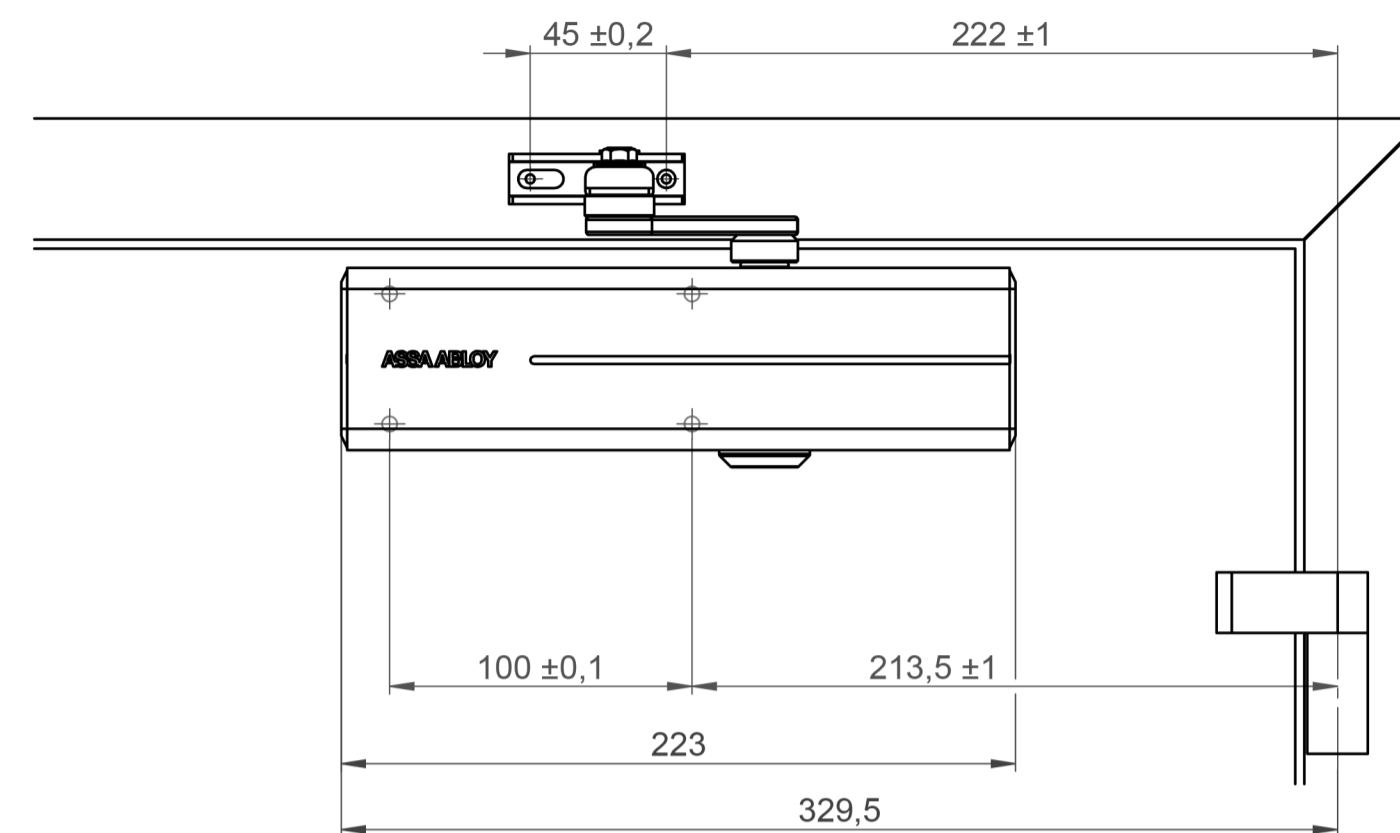

### Direktbefestigung direct installation

DIN links  
left hand door

DIN rechts  
right hand door

### Befestigung mit Montageplatte installation with mounting plate

DIN links  
left hand door

DIN rechts  
right hand door

Quelle: Assa Abloy

State	Description	Date	Name				
	<input type="checkbox"/> Inspection Dimension DC200 Normalmontage			Name local language		DC200 Normalmontage	
Surface:				Material:		General tolerance:	
Volume:	Weight:	Surface area:	Created (YYYY-MM-DD):	Designed by:	Drawn by:	Scale:	Projection:
mm <sup>3</sup>	gram	mm <sup>2</sup>	2018-08-30	andsau	andsau	1:2.5 (A2)	1
<b>ASSA ABLOY</b> ASSA ABLOY Sicherheitstechnik GmbH				Door closer accessory		Alternate ID	
				standard installation hinge side		DC200-1000	
				Document ID		Rev.:	
				D001005508-001		1	