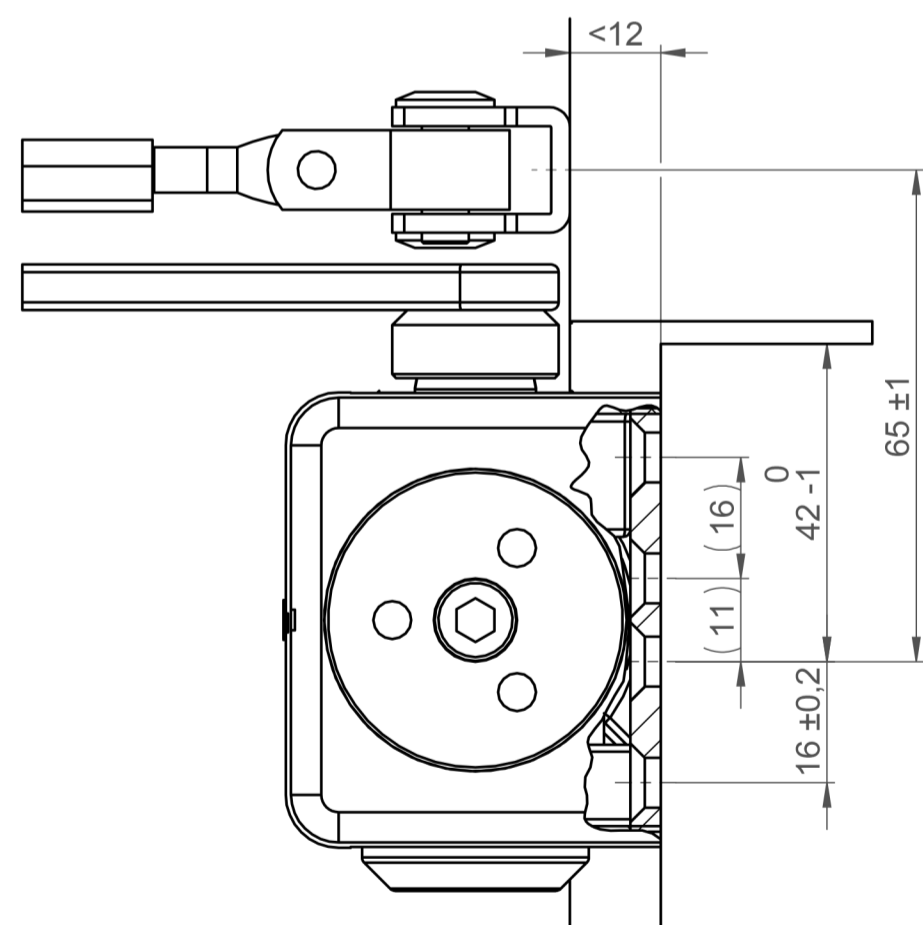

### Direktbefestigung direct installation

DIN links  
left hand door

DIN rechts  
right hand door

### Befestigung mit Montageplatte installation with mounting plate

DIN links  
left hand door

DIN rechts  
right hand door

Quelle: Assa Abloy

State	Description	Date	Name				
	<input type="checkbox"/> Inspection Dimension DC200 Normalmontage			Name local language		DC200 Normalmontage	
Surface:				Material:		General tolerance:	
Volume:	Weight:	Surface area:	Created (YYYY-MM-DD):	Designed by:	Drawn by:	Scale:	Projection:
mm <sup>3</sup>	gram	mm <sup>2</sup>	2018-08-30	andsau	andsau	1:2.5 (A2)	1
<b>ASSA ABLOY</b> ASSA ABLOY Sicherheitstechnik GmbH				Door closer accessory		Alternate ID	
				standard installation hinge side		DC200-1000	
				Document ID		Rev.:	
				D001005508-001		1	